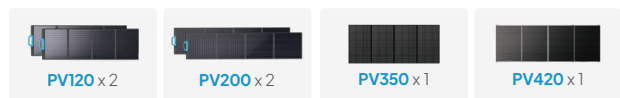

Specifications

General

Capacity	864Wh
Cell Type	LiFePO₄
AC + DC Input	950W Max.
Charging Temperature	0°C-40°C / 32°F-104°F
Discharging Temperature	-20°C-40°C / -4°F-104°F

Output

Power	1,000W in total			
Voltage	JP-100VAC	US-120VAC	CN-220VAC	EU/UK/AU- 230VAC
Current	10A	8.3A	4.5A	4.3A
Frequency	50Hz / 60Hz			
Cigarette Lighter Port	12VDC / 10A			
USB-A *2	5VDC / 2.4A			
USB-C *2	5 / 9 / 12 / 15 / 20VDC, 3A; 20VDC, 5A			

Input

Voltage	JP-100VAC	US-120VAC	CN-220VAC	EU/UK/AU-230VAC
Max. Current	9A	9A	6A	6A
Frequency	50Hz / 60Hz			
UPS Switching Time	≤20ms			

Others

Connectivity	Bluetooth			
Dimensions (LxWxH)	314mmx209.5mmx255.8mm/12.4inx8.2inx10.1in			
Net Weight	10.7kg / 23.6lbs			

BLUETTI Solar Panel Recommendations